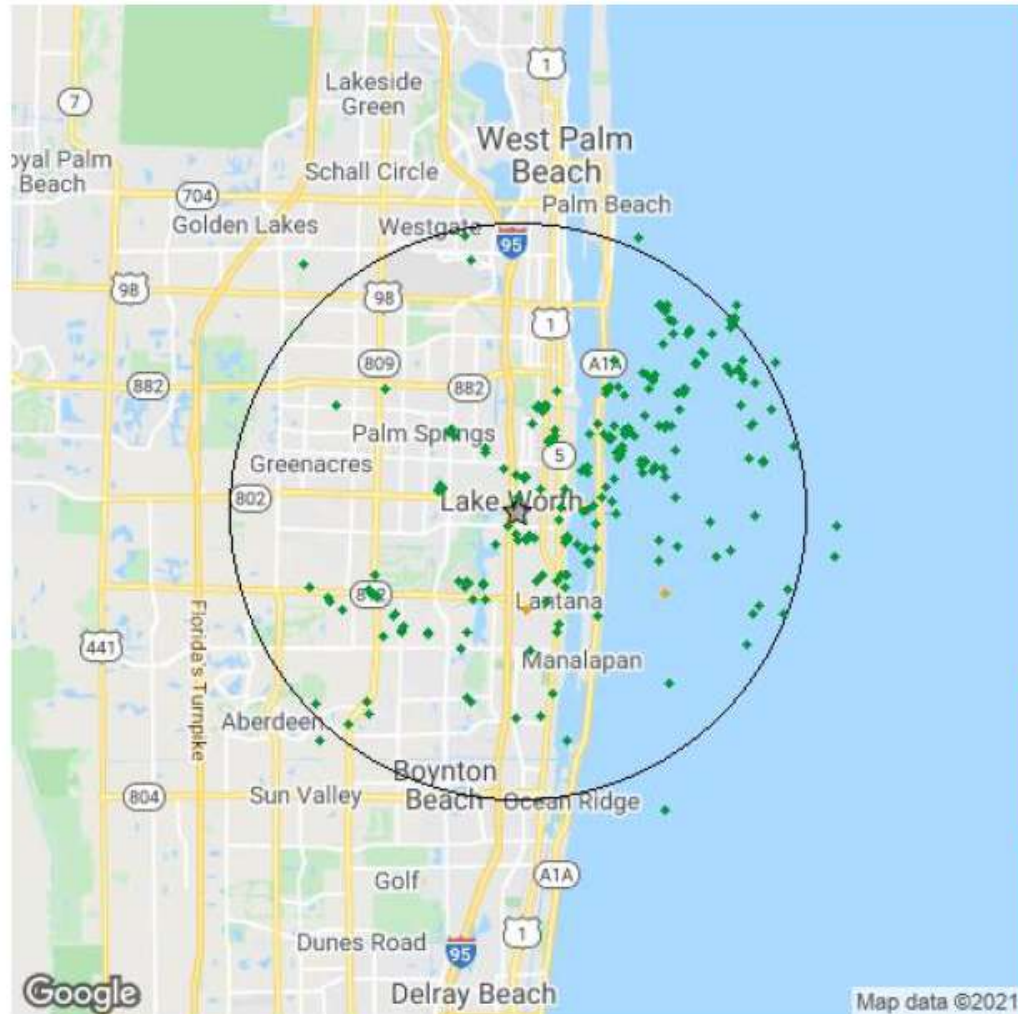

Recent Outage Events & Causes
April 27th , 2021
Ed Liberty, Electric Utility Director

Outage Summary

- 4/13/2021 15th South Substation 1,956 customers 1 hour 18 minutes
 ✓ Iguana on substation Transformer Lightning Arrester
- 4/17/2021 Canal Substation 5,758 customer 29 minutes
 ✓ Parakeet w/Twig; 6003 breaker bushing
- 4/19/2021 26B1E09 1,642 customers 47 minutes
 ✓ Lightning Lockout; visually inspected
- 4/19/2021 26R1801 476 customers 49 minutes
 ✓ Lightning Lockout – visually inspected
- 4/19/2021 26B1E03 5,851 customers 28 minutes
 ✓ Switch Failure – Possible lightning*
- 4/20/2021 26B5003 2,823 customers 57 minutes
 ✓ Vegetation – Customer Bamboo
- 4/25/2021 26B1W05 4,630 customers 1 hour 4 minutes
 ✓ Switch Failure*

*26B1W05 Switch Failure – Inspected via Delta Electrical / Mechanical Infrared Imaging on 7/16/2020 and no issues were identified.

STRIKENet verified the presence of 282 cloud-to-ground lightning strokes detected within 6 miles of the property for the dates inquired.

Confidence Ellipses For Lightning Strokes

4/28/2021

Lightning Confidence Ellipse Map indicates with 99% certainty that the recorded lightning event contacted the ground within the bounds of the ellipse.