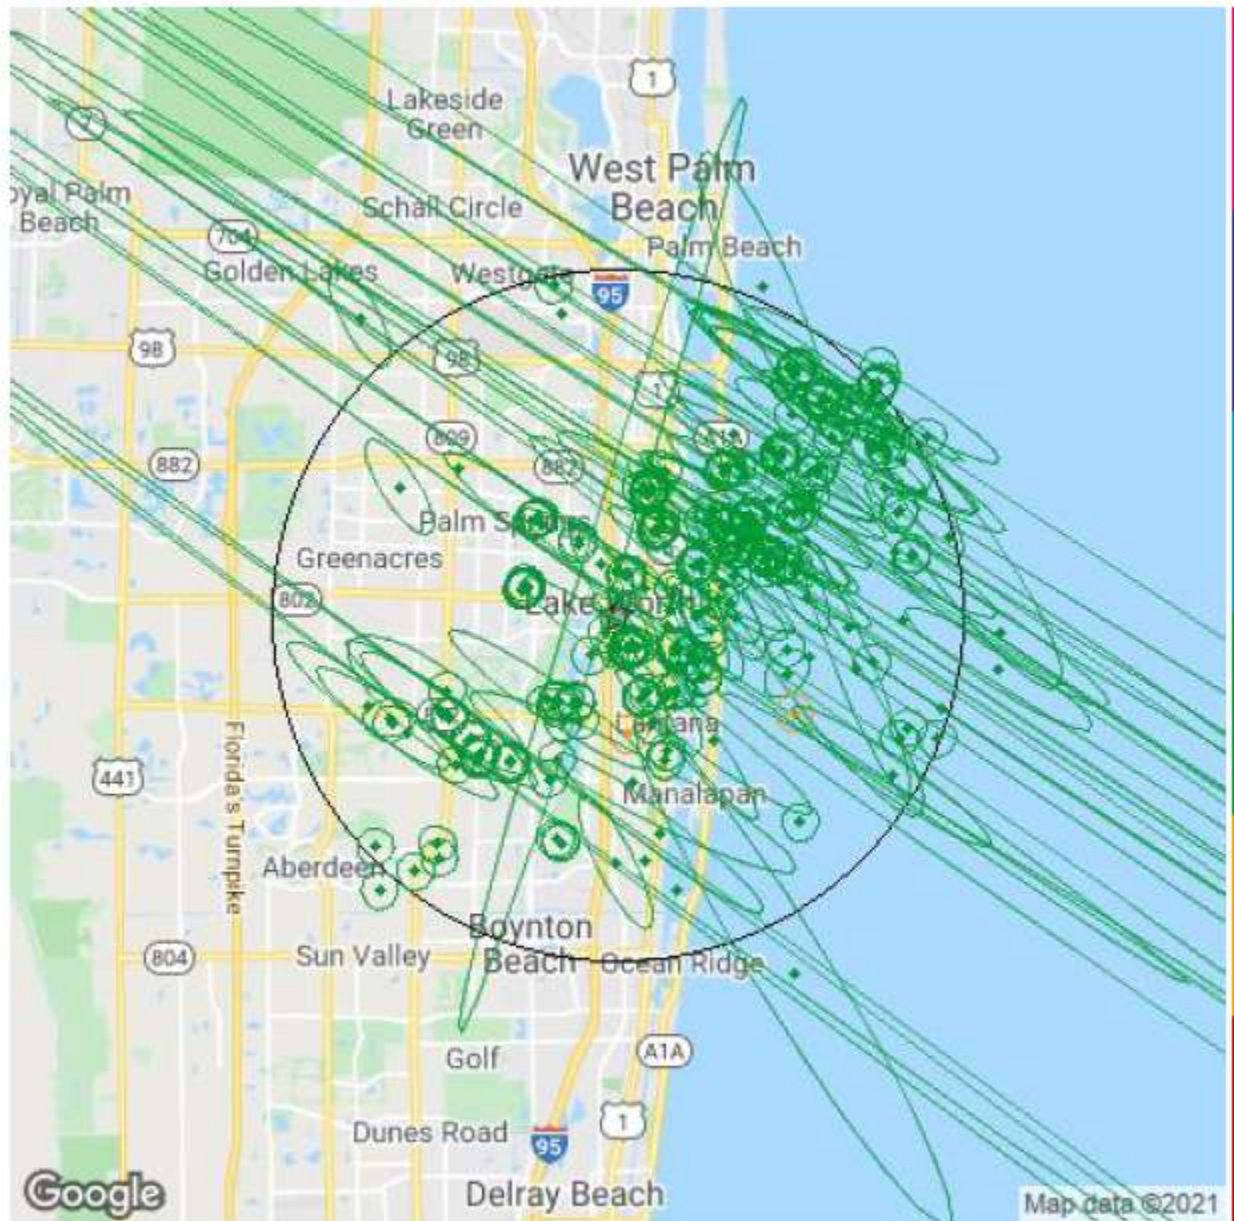

Recent Outage Events & Causes
April 27th , 2021
Ed Liberty, Electric Utility Director

Outage Summary

- 4/13/2021 15th South Substation 1,956 customers 1 hour 18 minutes
 ✓ Iguana on substation Transformer Lightning Arrester
- 4/17/2021 Canal Substation 5,758 customer 29 minutes
 ✓ Parakeet w/Twig; 6003 breaker bushing
- 4/19/2021 26B1E09 1,642 customers 47 minutes
 ✓ Lightning Lockout; visually inspected
- 4/19/2021 26R1801 476 customers 49 minutes
 ✓ Lightning Lockout – visually inspected
- 4/19/2021 26B1E03 5,851 customers 28 minutes
 ✓ Switch Failure – Possible lightning*
- 4/20/2021 26B5003 2,823 customers 57 minutes
 ✓ Vegetation – Customer Bamboo
- 4/25/2021 26B1W05 4,630 customers 1 hour 4 minutes
 ✓ Switch Failure*

*26B1W05 Switch Failure – Inspected via Delta Electrical / Mechanical Infrared Imaging on 7/16/2020 and no issues were identified.

STRIKENet verified the presence of 282 cloud-to-ground lightning strokes detected within 6 miles of the property for the dates inquired.

Confidence Ellipses For Lightning Strokes

4/28/2021

Lightning Confidence Ellipse Map indicates with 99% certainty that the recorded lightning event contacted the ground within the bounds of the ellipse.